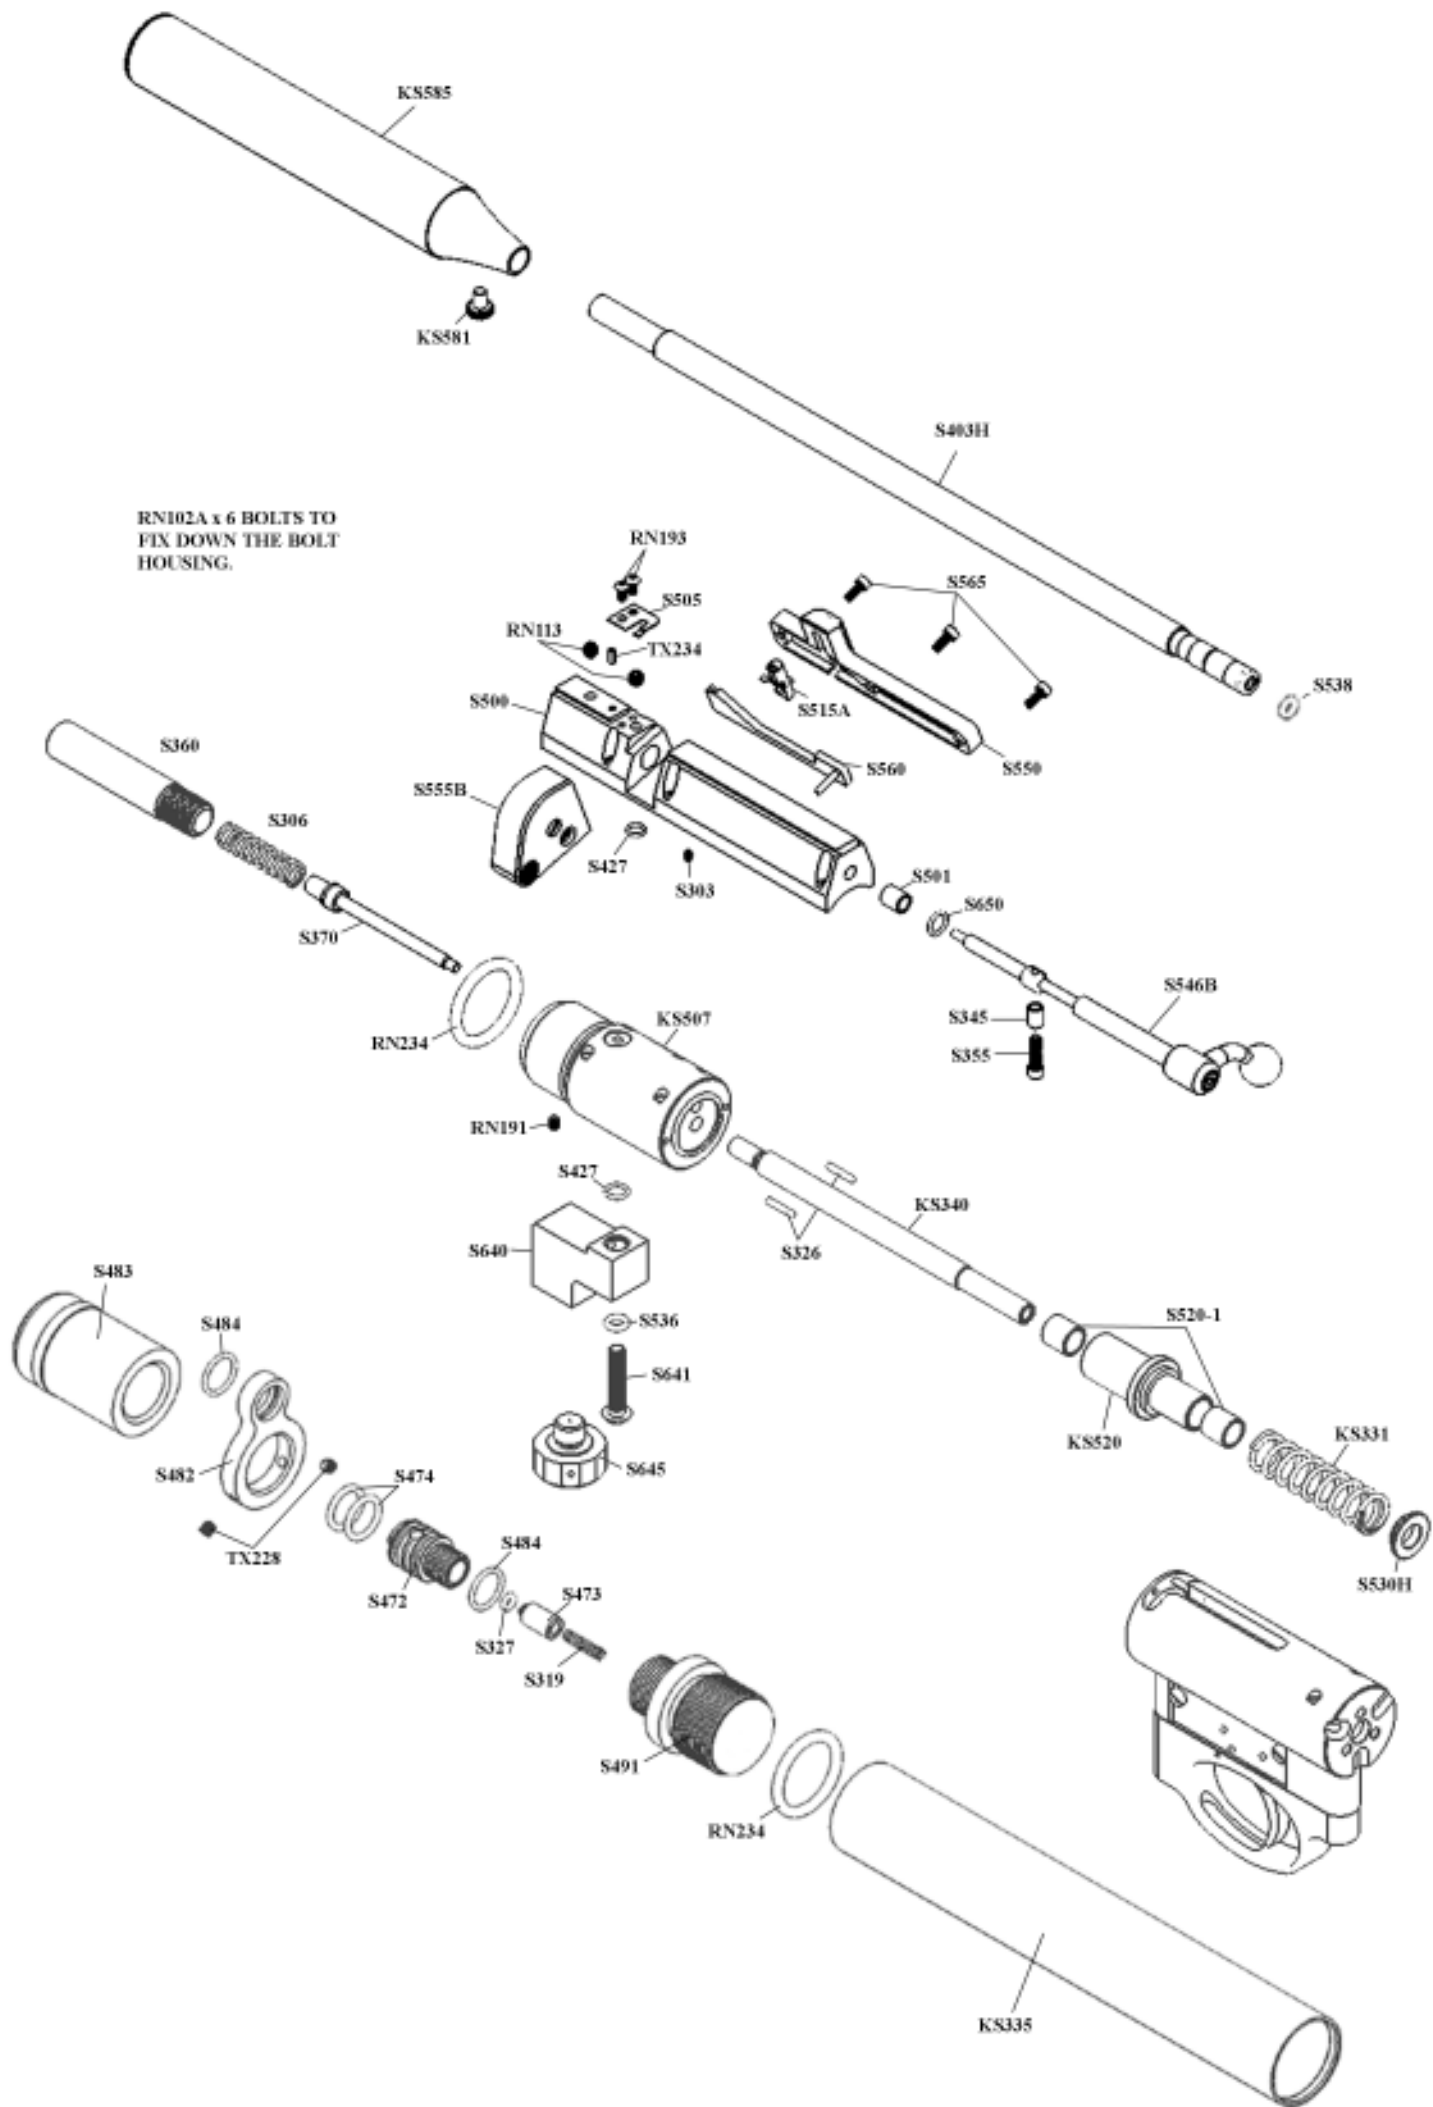

PART LIST <> TDR410 TRIGGER UNIT

PART NO.	DESCRIPTION.	QTY	PART NO.	DESCRIPTION.	QTY
KS310	STRIKER BODY	1	S420S	TRIGGER BLADE	1
RN170	TRIGGER STOP PIN	1	S421	ADJUSTMENT SCREW	2
S312	CHASSIS	1	S425	HANDING PIN	1
S315	TRIGGER GUARD	1	S430	CHASSIS COVER PLATE	1
S316	TRIGGER GUARD SCREW (large)	1	S495	TOP SEAR SPRING	1
S319	SPRING	1	S496	TOP SEAR SPRING SCREW	1
S320-2	TOP SEAR	1	S521	SAFETY BUTTON	1
S321-2	BOTTOM SEAR	1	S522	SAFETY BUTTON BALL	1
S322	CHASSIS FIXING SCREW (short)	1	S523	SAFETY BUTTON SPRING	1
S324	TRIGGER CHASSIS COVER SCREW	2	S524	SAFETY BUTTON SCREW	1
S325-2	MIDDLE SEAR	1	TX236	CHASSIS SCREW	1
S326	CHASSIS PIN (small)	4	TX381	TRIGGER WEIGHT OF PULL SCREW	1
S328	CHASSIS PIN SPACER (large)	1	TX398	CHASSIS PIN (large)	1
S329	CHASSIS PIN SPACER (small)	2	TX432	TRIGGER ADJUSTING SCREW LOCKING PAD	1
			TX460	TRIGGER CHASSIS SCREW	1

PART LIST <> TDR410 REAR STOCK

PART NO.	DESCRIPTION.	QTY	PART NO.	DESCRIPTION.	QTY
KDT005	M5 Nut	1	KS627	M4 Washer	2
KS440	Cheek Piece Tube	1	KS630A	Cheek piece	1
KS457	Butt Pad Base Plate	1	KS631	Mag Spring	2
KS460	Wheel	1	RN102A	M3x16 SOC CAP Screw	6
KS465	Rear Stock Fixing Screw	1	RN420	M5x25 SKT CAP ST/ST	1
KS475	Cover	1	RN445	No 6x3/8 Pozzi CSK	4
KS530	Location Pin 3x28	3	RN455	Butt Pad	1
KS626	M4x20 SOC CAP Screw	2	RN462	Butt Pad Locking Plate	1