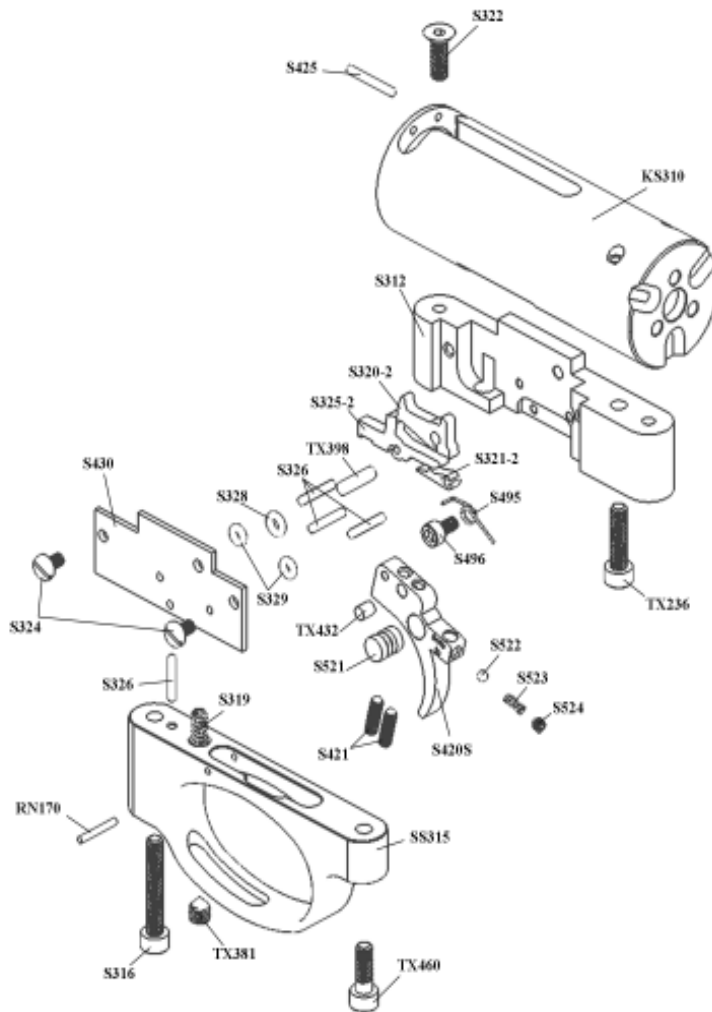

PART LIST <> TDR410 TRIGGER UNIT

PART NO.	DESCRIPTION.	QTY	PART NO.	DESCRIPTION.	QTY
KS310	STRIKER BODY	1	S420S	TRIGGER BLADE	1
RN170	TRIGGER STOP PIN	1	S421	ADJUSTMENT SCREW	2
S312	CHASSIS	1	S425	HANDING PIN	1
S315	TRIGGER GUARD	1	S430	CHASSIS COVER PLATE	1
S316	TRIGGER GUARD SCREW (large)	1	S495	TOP SEAR SPRING	1
S319	SPRING	1	S496	TOP SEAR SPRING SCREW	1
S320-2	TOP SEAR	1	S521	SAFETY BUTTON	1
S321-2	BOTTOM SEAR	1	S522	SAFETY BUTTON BALL	1
S322	CHASSIS FIXING SCREW (short)	1	S523	SAFETY BUTTON SPRING	1
S324	TRIGGER CHASSIS COVER SCREW	2	S524	SAFETY BUTTON SCREW	1
S325-2	MIDDLE SEAR	1	TX236	CHASSIS SCREW	1
S326	CHASSIS PIN (small)	4	TX381	TRIGGER WEIGHT OF PULL SCREW	1
S328	CHASSIS PIN SPACER (large)	1	TX398	CHASSIS PIN (large)	1
S329	CHASSIS PIN SPACER (small)	2	TX432	TRIGGER ADJUSTING SCREW LOCKING PAD	1
			TX460	TRIGGER CHASSIS SCREW	1

PART LIST <> TDR410

PART NO.	DESCRIPTION.	QTY	PART NO.	DESCRIPTION.	QTY
KS331	MAINSRING	1	S474	12x2 'O' RING	2
KS335	CYLINDER TUBE	1	S482	FRONT CLAMP	1
KS340	GUIDE ROD	1	S483	END CAP	1
KS507	FIRING VALVE BODY	1	S484	12x1.5 'O' RING	2
KS520	STRIKER	1	S491	FILING VALVE BODY	1
KS581	MODERATOR SCREW	1	S500	BOLT HOUSING	1
KS585	MODERATOR	1	S501	BOLT HOUSING BUSH .22	1
RN102A	M3 x 16 SCREW SOC CAP	6	S505	RETAINING CLIP	1
RN113	M5x5 RETAINING SCREW	2	S515A	MAG INDEXING POST	1
RN191	M3x5 SCREW	1	S520-1	STRIKER BUSH	2
RN193	M3x6 BUTTON SCREW	2	S530H	REAR SPRING GUIDE	1
RN234	CYLINDER 'O' RING	2	S536	BS008 'O' RING	1
S303	M3x4 LOCKING SCREW	1	S538	BS009 'O' RING	1
S306	FIRING VALVE SPRING	1	S546B	LOADING BOLT ASSY	1
S319	WEIGHT ADJUSTER SPRING	2	S550	SIDE PLATE	1
S326	2x11.8 ROLLER	2	S555B	MAGAZINE ASSY	1
S327	BS005 'O' RING	1	S560	CAM PLATE	1
S345	SLEEVE	1	S565	M3x8 SCREW	3
S355	M4x14 LOADING BOLT SCRW	1	S640	GAUGE MOUNT	1
S360	POT	1	S641	M5x25 SCREW	1
S370	FIRING VALVE ASSY	1	S645	GAUGE	1
S403H	BARREL ASSY	1	S650	8x1 'O' RING	1
S427	6x1 'O' RING	2	TX228	M4x4 SCREW	2
S472	MALE ADAPTOR	1	TX234	3/32x1/4 BISSEL PIN	1
S473	FILLING VALVE	1			